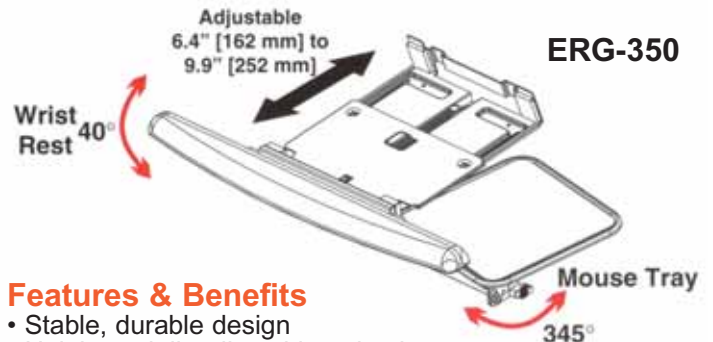

ERG-113

The 100 Series ergonomic computer keyboard arm was designed as an entry level arm for home offices and for educational applications where a no-frills, solid keyboard platform is desired. Fully adjustable, the ERG-113 operates with a single control knob that simultaneously adjusts both height and tilt. This economically priced arm stores under the work surface on a heavy duty 17" glide track. Made in Canada.

Ergonomic Quick Mount Keyboard Tray

ERG-350

Features & Benefits

- Stable, durable design
- Height and tilt adjustable gel wrist rest
- Clamps firmly to keyboard with soft rubber bumpers
- Mouse tray with swivel and tilt capabilities
- Spring-loaded adjustment to fit most keyboards
- Designed to work with our ERG-113 computer arm
- Meets or exceeds ANSI/BIFMA standards