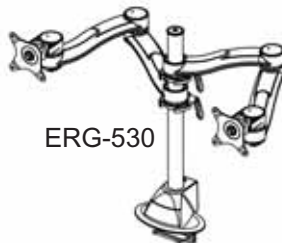

Ergonomic (LCD) Flat Screen Monitor Arms

The emergence of Flat Panel Displays (FPDs) within the marketplace creates a demand for a fully modular support system that adapts to various screen display configurations and applications. Although, many FPD support products are present in the market, our product offers unmatched features when it comes to modularity, intuitive adjustment, ease of installation and sleek aesthetics. Made in Canada.

LCD Flat Screen Monitor Arms								Price Each in Quantity of		
Stock#	Item	Color	Load Capacity (per monitor)	Screen Movement	Swivel	Mounting	Cable Management	1	3	10
ERG-510	Single Screen No Extension	Platinum	20 lbs	Hor & Vert	360°	Clamp, Grommet	Yes	See website for current pricing		
ERG-520	Single Screen Dual Extension	Platinum	20 lbs	Hor & Vert	360°	Clamp, Grommet	Yes			
ERG-530	Dual Screen Double Extension	Platinum	20 lbs	Hor & Vert	360°	Clamp, Grommet	Yes			
ERG-540	Dual Screen Beam Mount	Platinum	20 lbs	Hor & Vert	360°	Clamp, Grommet	Yes			
ERG-550	Parabolic Quad Beam Mount	Platinum	20 lbs	Hor & Vert	360°	Clamp, Grommet	Yes			

Canadian Dollar Pricing in Blue / U.S. Dollar Pricing in Green