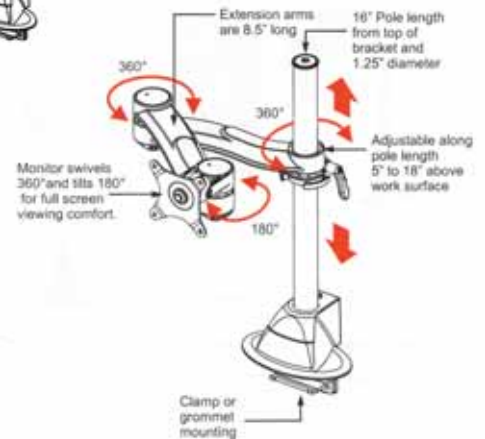

Ergonomic (LCD) Flat Screen Monitor Arms

The emergence of Flat Panel Displays (FPDs) within the marketplace creates a demand for a fully modular support system that adapts to various screen display configurations and applications. Although, many FPD support products are present in the market, our product offers unmatched features when it comes to modularity, intuitive adjustment, ease of installation and sleek aesthetics. Made in Canada.

LCD Flat Screen Monitor Arms								Price Each in Quantity of		
Stock#	Item	Color	Load Capacity (per monitor)	Screen Movement	Swivel	Mounting	Cable Management	1	3	10
ERG-510	Single Screen No Extension	Platinum	20 lbs	Hor & Vert	360°	Clamp, Grommet	Yes	See website for current pricing		
ERG-520	Single Screen Dual Extension	Platinum	20 lbs	Hor & Vert	360°	Clamp, Grommet	Yes			
ERG-530	Dual Screen Double Extension	Platinum	20 lbs	Hor & Vert	360°	Clamp, Grommet	Yes			
ERG-540	Dual Screen Beam Mount	Platinum	20 lbs	Hor & Vert	360°	Clamp, Grommet	Yes			
ERG-550	Parabolic Quad Beam Mount	Platinum	20 lbs	Hor & Vert	360°	Clamp, Grommet	Yes			

Canadian Dollar Pricing in Blue / U.S. Dollar Pricing in Green