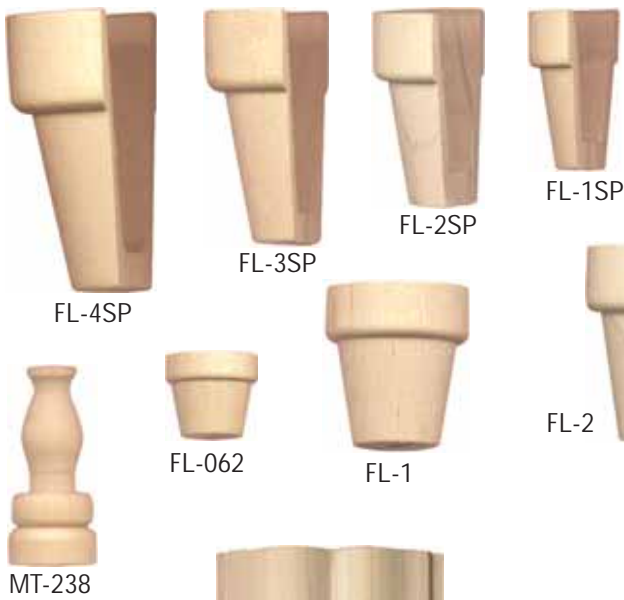

Country Collection			Price Each In Bags Of		
Stock #	Dia.	L	1	25	100
NC-150	Small Bowl 1-1/2"	7/8"	See website for current pricing		
NC-300	Large Bowl 2-1/2"	1-1/8"			
PL-098	Bucket&Handle 1-1/8"	1-1/8"			
PL-100	Pail With Bail 2-3/16"	1-7/8"			
PT-250	Plate 2-1/2"	5/16"			
SH-111	Toothpick Holder 1-3/4"	2-3/4"			
SH-222	Salt & Pepper 1-3/4"	3-1/4"			

Canadian Dollar pricing in Blue / U.S. Dollar Pricing in Green

PL-098
PL-100

NC-300

NC-150 on PT-250

Enchanting Miniatures

Explore the magical world of make believe with these charming accessories for shadow boxes, doll houses and pioneer day reminiscences.