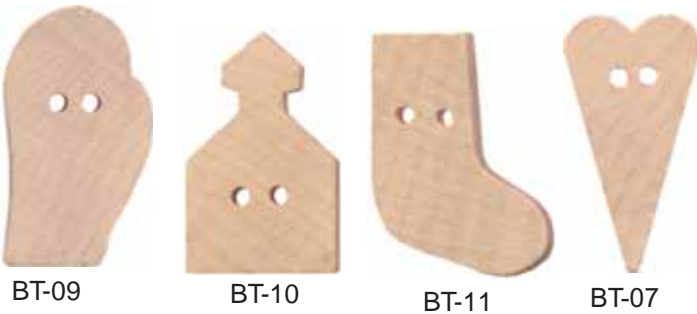

Buttons & Beads

Buttons

Our wooden buttons are ideal to use when making dolls, clothing or jewellery and our new shaped buttons will add an extra dimension of fun to your projects.

Button Shapes					Price Each In Bags Of			
Stock #		Width	Height	Thick	1	25	100	
BT-01	Spool	1/2"	1"	1/8"				See website for current pricing
BT-02	Ginbaby	15/16"	1"	1/8"				
BT-04	Ruffled Heart	1"	1"	1/8"				
BT-05	Apple	1"	1-1/8"	1/8"				
BT-07	Primitive Heart	3/4"	1-1/2"	1/8"				
BT-08	Xmas Tree	1"	1-3/8"	1/8"				
BT-09	Mitten	3/4"	1-3/8"	1/8"				
BT-10	Schoolhouse	3/4"	1-1/4"	1/8"				
BT-11	Stocking	7/8"	1-1/4"	1/8"				
BT-14	Dome/Wafer	5/8"	5/8"	1/8"				
Round "English" Buttons		Dia.	Thick					
WB-050	1/2" English	1/2"	3/16"					
WB-062	5/8" English	5/8"	3/16"					
WB-075	3/4" English	3/4"	3/16"					
WB-087	7/8" English	7/8"	3/16"					
WB-100	1" English	1"	3/16"					

Beads

Unfinished smooth wooden beads are ready for finishing, or use them 'au naturel'. We have an excellent variety of shapes and drilled hole sizes available in stock at all times.

Round Beads				Metric	Hole	Price Each In Bags Of				
Stock #	Dia.	Diam	Size			1	25	100	300	1000
PB-025	Round	1/4"	6mm	5/64"						
PB-027	Round	5/16"	8mm	7/64"						
PB-038	Round	3/8"	10mm	5/32"						
PB-050	Round	1/2"	12mm	5/32"						
PB-056	Round	9/16"	13mm	5/32"						
PB-062	Round	5/8"	14mm	5/16"						
PB-064	Round	5/8"	14mm	3/16"						
PB-075	Round	3/4"	18mm	3/8"						
PB-076	Round	3/4"	18mm	3/16"						
PB-100	Round	1"	25mm	3/8"						
PB-103	Round	1"	25mm	3/16"						
PB-112	Round	1 1/8"	29mm	3/8"						
PB-154	Round	1 1/2"	38mm	1/4"						
PB-158	Round	1 1/2"	38mm	3/8"						
Oval Beads		Dia.	Length	Hole						
PB-010	Oval	3/8"	9/16"	5/32"						
PB-012	Oval	1/2"	3/4"	5/32"						
PB-013	Oval	9/16"	1"	3/16"						
PB-016	Oval	7/8"	1-1/4"	3/8"						
Barrel Bead		Dia.	Length	Hole						
PB-015	Barrel	1/2"	7/16"	7/32"