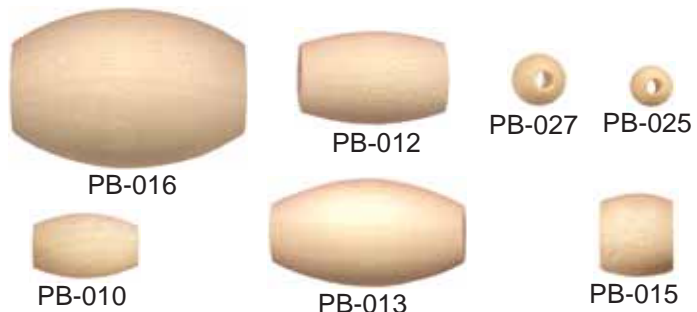

Buttons & Beads

Buttons

Our wooden buttons are ideal to use when making dolls, clothing or jewellery and our new shaped buttons will add an extra dimension of fun to your projects.

Button Shapes					Price Each In Bags Of			
Stock #		Width	Height	Thick	1	25	100	
BT-01	Spool	1/2"	1"	1/8"				See website for current pricing
BT-02	Ginbaby	15/16"	1"	1/8"				
BT-04	Ruffled Heart	1"	1"	1/8"				
BT-05	Apple	1"	1-1/8"	1/8"				
BT-07	Primitive Heart	3/4"	1-1/2"	1/8"				
BT-08	Xmas Tree	1"	1-3/8"	1/8"				
BT-09	Mitten	3/4"	1-3/8"	1/8"				
BT-10	Schoolhouse	3/4"	1-1/4"	1/8"				
BT-11	Stocking	7/8"	1-1/4"	1/8"				
BT-14	Dome/Wafer	5/8"	5/8"	1/8"				
Round "English" Buttons		Dia.	Thick					
WB-050	1/2" English	1/2"	3/16"					
WB-062	5/8" English	5/8"	3/16"					
WB-075	3/4" English	3/4"	3/16"					
WB-087	7/8" English	7/8"	3/16"					
WB-100	1" English	1"	3/16"					

Beads

Unfinished smooth wooden beads are ready for finishing, or use them 'au naturel'. We have an excellent variety of shapes and drilled hole sizes available in stock at all times.

Round Beads				Metric	Hole	Price Each In Bags Of				
Stock #	Dia.	Diam	Size			1	25	100	300	1000
PB-025	Round	1/4"	6mm	5/64"						
PB-027	Round	5/16"	8mm	7/64"						
PB-038	Round	3/8"	10mm	5/32"						
PB-050	Round	1/2"	12mm	5/32"						
PB-056	Round	9/16"	13mm	5/32"						
PB-062	Round	5/8"	14mm	5/16"						
PB-064	Round	5/8"	14mm	3/16"						
PB-075	Round	3/4"	18mm	3/8"						
PB-076	Round	3/4"	18mm	3/16"						
PB-100	Round	1"	25mm	3/8"						
PB-103	Round	1"	25mm	3/16"						
PB-112	Round	1 1/8"	29mm	3/8"						
PB-154	Round	1 1/2"	38mm	1/4"						
PB-158	Round	1 1/2"	38mm	3/8"						
Oval Beads		Dia.	Length	Hole						
PB-010	Oval	3/8"	9/16"	5/32"						
PB-012	Oval	1/2"	3/4"	5/32"						
PB-013	Oval	9/16"	1"	3/16"						
PB-016	Oval	7/8"	1-1/4"	3/8"						
Barrel Bead		Dia.	Length	Hole						
PB-015	Barrel	1/2"	7/16"	7/32"