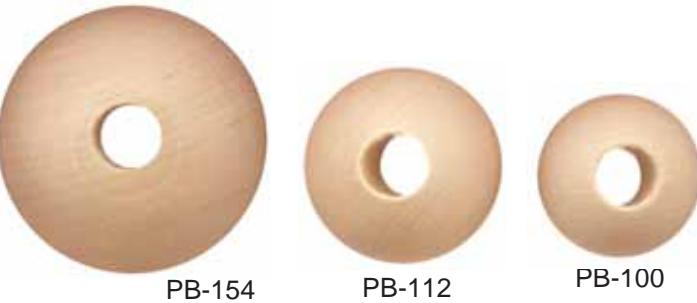

Buttons & Beads

Buttons

Our wooden buttons are ideal to use when making dolls, clothing or jewellery and our new shaped buttons will add an extra dimension of fun to your projects.

Button Shapes					Price Each In Bags Of			
Stock #		Width	Height	Thick	1	25	100	
BT-01	Spool	1/2"	1"	1/8"				See website for current pricing
BT-02	Ginbaby	15/16"	1"	1/8"				
BT-04	Ruffled Heart	1"	1"	1/8"				
BT-05	Apple	1"	1-1/8"	1/8"				
BT-07	Primitive Heart	3/4"	1-1/2"	1/8"				
BT-08	Xmas Tree	1"	1-3/8"	1/8"				
BT-09	Mitten	3/4"	1-3/8"	1/8"				
BT-10	Schoolhouse	3/4"	1-1/4"	1/8"				
BT-11	Stocking	7/8"	1-1/4"	1/8"				
BT-14	Dome/Wafer	5/8"	5/8"	1/8"				
Round "English" Buttons		Dia.	Thick					
WB-050	1/2" English	1/2"	3/16"					
WB-062	5/8" English	5/8"	3/16"					
WB-075	3/4" English	3/4"	3/16"					
WB-087	7/8" English	7/8"	3/16"					
WB-100	1" English	1"	3/16"					

Beads

Unfinished smooth wooden beads are ready for finishing, or use them 'au naturel'. We have an excellent variety of shapes and drilled hole sizes available in stock at all times.

Round Beads				Metric	Hole	Price Each In Bags Of				
Stock #	Dia.	Diam	Size			1	25	100	300	1000
PB-025	Round	1/4"	6mm	5/64"						
PB-027	Round	5/16"	8mm	7/64"						
PB-038	Round	3/8"	10mm	5/32"						
PB-050	Round	1/2"	12mm	5/32"						
PB-056	Round	9/16"	13mm	5/32"						
PB-062	Round	5/8"	14mm	5/16"						
PB-064	Round	5/8"	14mm	3/16"						
PB-075	Round	3/4"	18mm	3/8"						
PB-076	Round	3/4"	18mm	3/16"						
PB-100	Round	1"	25mm	3/8"						
PB-103	Round	1"	25mm	3/16"						
PB-112	Round	1 1/8"	29mm	3/8"						
PB-154	Round	1 1/2"	38mm	1/4"						
PB-158	Round	1 1/2"	38mm	3/8"						
Oval Beads		Dia.	Length	Hole						
PB-010	Oval	3/8"	9/16"	5/32"						
PB-012	Oval	1/2"	3/4"	5/32"						
PB-013	Oval	9/16"	1"	3/16"						
PB-016	Oval	7/8"	1-1/4"	3/8"						
Barrel Bead		Dia.	Length	Hole						
PB-015	Barrel	1/2"	7/16"	7/32"