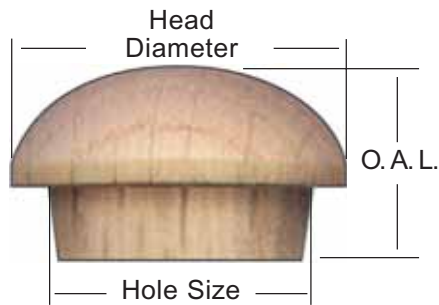

Screwhole Mushroom Plugs

Cover unsightly screw holes the way professional furniture builders do with our precision-milled Birch, Maple, Oak, Cherry and Walnut buttons. Bear Woods ensures constant dimension and grain quality to complete your project in style.

Screwhole Buttons Fits					Price Each Per Bag Of				
Stock #	Wood	Diam	OAL	Hole	25	100	500	1000	5000
SB-025	Birch	.340	.240	1/4"	See website for current pricing				
SB-031	Birch	.406	.245	5/16"					
SB-037	Birch	.495	.312	3/8"					
SB-037MP	Maple	.495	.312	3/8"					
SB-050	Birch	.620	.338	1/2"					
SB-050L	Maple	.620	.400	1/2"					
SB-050MP	Maple	.620	.338	1/2"					
SB-050XL	Maple	.620	.570	1/2"					
SB-062	Birch			5/8"					
SB-075	Birch	.852	.455	3/4"					
SB-087	Birch			7/8"					
SB-100	Birch	1.125	.375	1"					
SB-C37	Cherry	.490	.394	3/8"					
SB-K37	Oak	.490	.394	3/8"					
SB-K50	Oak	.620	.338	1/2"					
SB-K75	Oak	.852	.455	3/4"					
SB-W37	Walnut	.490	.394	3/8"					
SB-W50	Walnut	.620	.338	1/2"					

Canadian Dollar Prices in Blue / U.S. Dollar Prices in Green