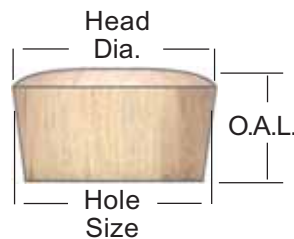

Round Head Plugs

An assortment of plug profiles and sizes can do more than help you hide and decorate those screw holes. Some of our creative customers have used these for toy radiator caps, eyes, noses, hats, feet and checkers. Keep a stock on hand to enhance your next project idea!

RoundHead Plugs Fits					Price Each Per Bag Of					
Stock #	Wood	Dia.	OAL	Hole	25	100	500	1000	3000	5000
OH-037	Birch	.406	.255	3/8"	See website for current pricing					
OH-050	Birch	.525	.255	1/2"						
OH-075	Birch	.795	.300	3/4"						
OH-100	Birch	1.02	.300	1"						
OH-K37	Oak	.406	.255	3/8"						
OH-K50	Oak	.525	.255	1/2"						

Canadian Dollar Prices in Blue / U.S. Dollar Prices in Green