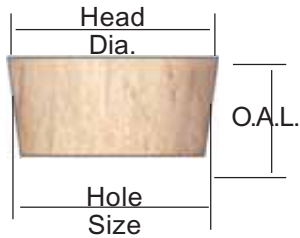

Furniture, Floor & Stair Plugs

Flat Head Plugs

An assortment of plug profiles and sizes can do more than help you hide and decorate those screw holes. Some of our creative customers have used these for toy radiator caps, eyes, noses, hats, feet and checkers. Keep a stock on hand to enhance your next project idea!

Flathead Plugs Fits					Price Each Per Bag Of				
Stock#	Wood	Dia.	OAL	Hole	25	100	500	1000	5000
FH-025	Birch	.285	.255	1/4"	See website for current pricing				
FH-031	Birch	.330	.255	5/16"					
FH-037	Birch	.406	.255	3/8"					
FH-050	Birch	.525	.255	1/2"					
FH-075	Birch	.795	.300	3/4"					
FH-100	Birch	1.02	.300	1"					
FH-K37	Oak	.406	.255	3/8"					
FH-K50	Oak	.525	.255	1/2"					
FH-K75	Oak	.795	.300	3/4"					
FH-K99	Oak	1.02	.300	1"					

Canadian Dollar Prices in Blue / U.S. Dollar Prices in Green