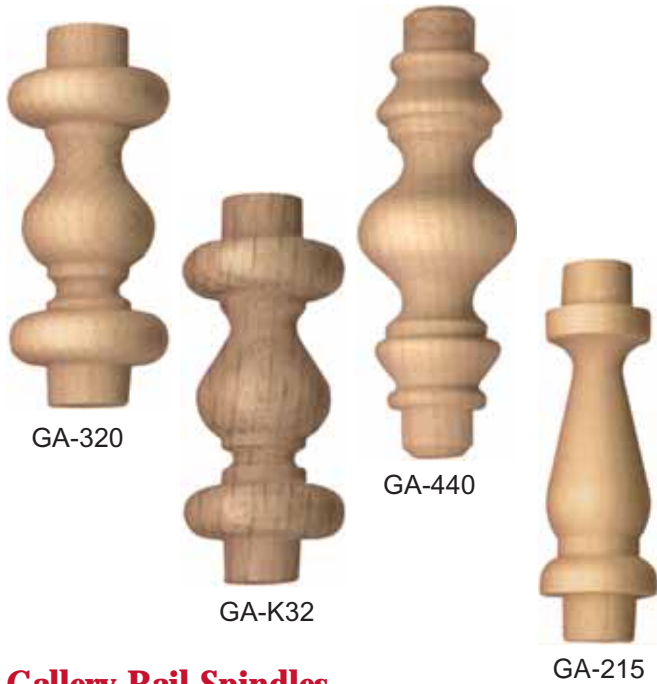

Canadian Dollar Pricing in Blue / U.S. Dollar Pricing in Green

TH-578

TH-V50

TH-193

Finials & Gallery Rail Spindles

FN-550

FN-300

FN-075

FN-058

FN-090

FN-093

FN-116

Finials

Our assortment of finial designs and sizes will give you a treasure trove of decorating ideas. The ideal finishing touch for cabinets, boxes, frames miniatures and architectural replicas. Shown at 90% of the actual size.

Finials				Ten.	Price Each In Bags Of			
Stock #	Wood	Dia.	OAL	Dia.	1	25	100	300
FN-058	Maple	9/16"	15/16"	1/4"	See website for current pricing			
FN-075	Birch	3/4"	1-1/2"	3/8"				
FN-090	Birch	29/32"	2-7/16"	1/2"				
FN-093	Birch	15/16"	2-7/8"	3/8"				
FN-116	Birch	1-2/3"	3-1/2"	3/8"				
Curtain Rod Ends				OAL	Hole			
FN-300	Birch	1-7/8"	3"	1"				
FN-550	Birch	1-7/8"	4-3/8"	1-3/8"				

Canadian Pricing in Blue / U.S. Pricing in Green

GA-320

GA-K32

GA-440

GA-215

Gallery Rail Spindles

The finest spindles available. Nicely detailed with smooth surfaces and accurate tenon sizes. Superb for clear or paint finishes. Shown at actual size.