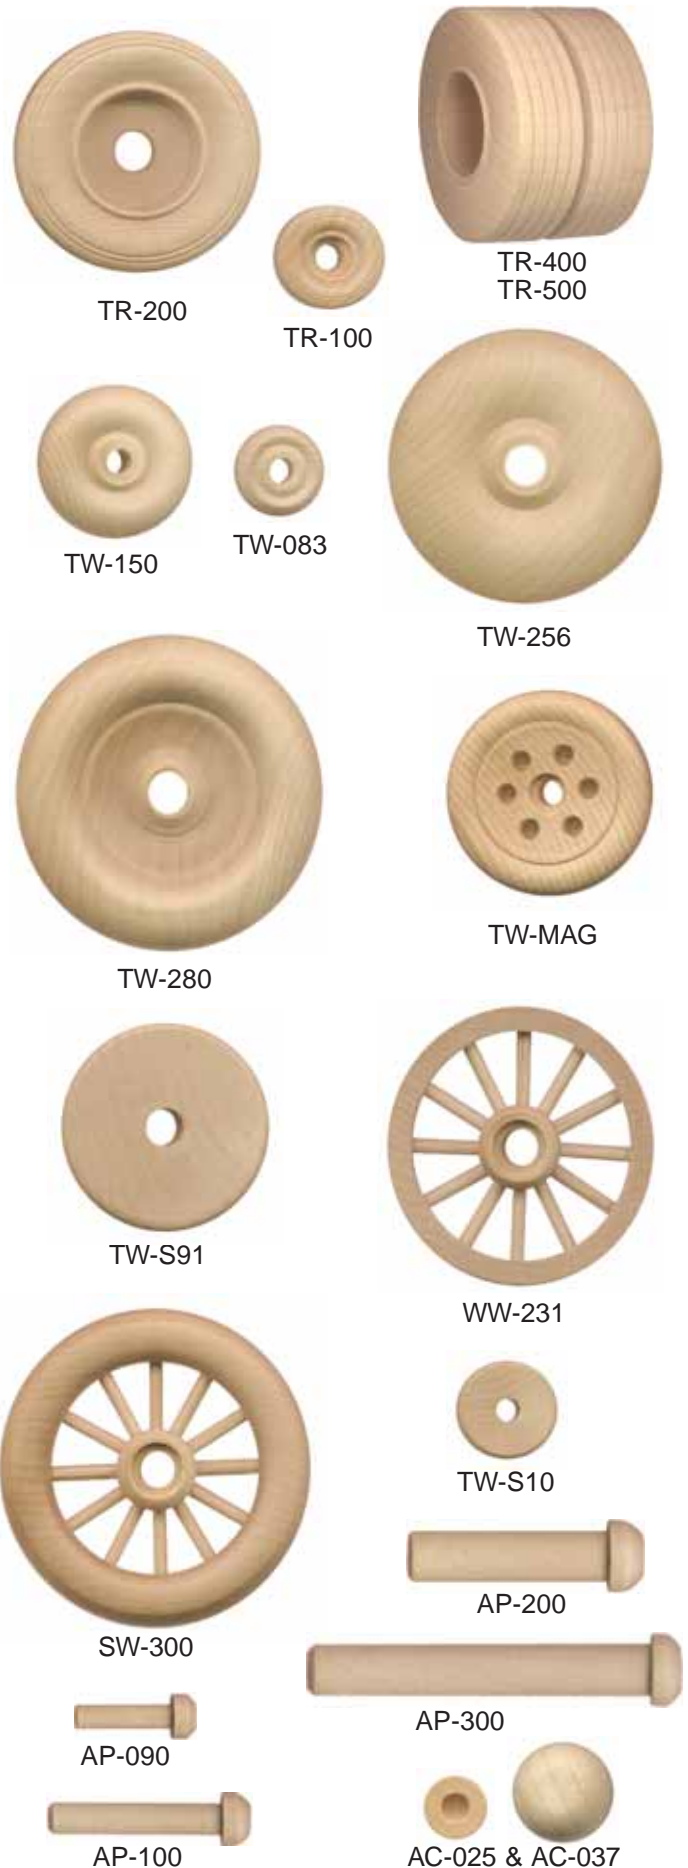

Canadian Dollar Pricing in Blue / U.S. Dollar Pricing in Green

Spoked (Axles included)		Hole	Price Each In Bags Of					
Stock #	Diam.	Thick	Size	1	10	25	100	
SW-175	Spoked	1-3/4"	3/8"	1/4"	See website for current pricing			
SW-200	Spoked	2"	3/8"	1/4"				
SW-250	Spoked	2-1/2"	9/16"	5/16"				
SW-275	Spoked	2-3/4"	5/8"	5/16"				
SW-300	Spoked	3"	5/8"	5/16"				
Wagon Wheels (Axles included)								
WW-218	Wagon	2-1/8"	1/4"	1/4"				
WW-231	Wagon	2-5/16"	5/16"	3/8"				
WW-260	Wagon	2-5/8"	3/8"	3/8"				

Canadian Dollar Pricing in Blue / U.S. Dollar Pricing in Green

Axle Pegs & Hubcaps

For a free spinning wheel, match to wheel hole size. Shown at 75%.

Axle Pegs		Spin	Head	Ten.	Price Each In Bags Of				
Stock #	Fit	Dia.	OAL	Dia.	1	25	100	300	1000
AP-090	3/16 hole	5/16"	13/16"	5/32"	See website for current				
AP-100	1/4" hole	3/8"	1-3/8"	7/32"					
AP-200	3/8" hole	1/2"	1-5/8"	11/32"					
AP-300	3/8" hole	1/2"	2-9/16"	11/32"					
Hub Caps		Dia.	Thick	Hole					
AC-025	Hub Cap	1/2"	1/2"	1/4"					
AC-037	Hub Cap	3/4"	3/4"	3/8"					

Canadian Dollar Pricing in Blue / U.S. Dollar Pricing in Green