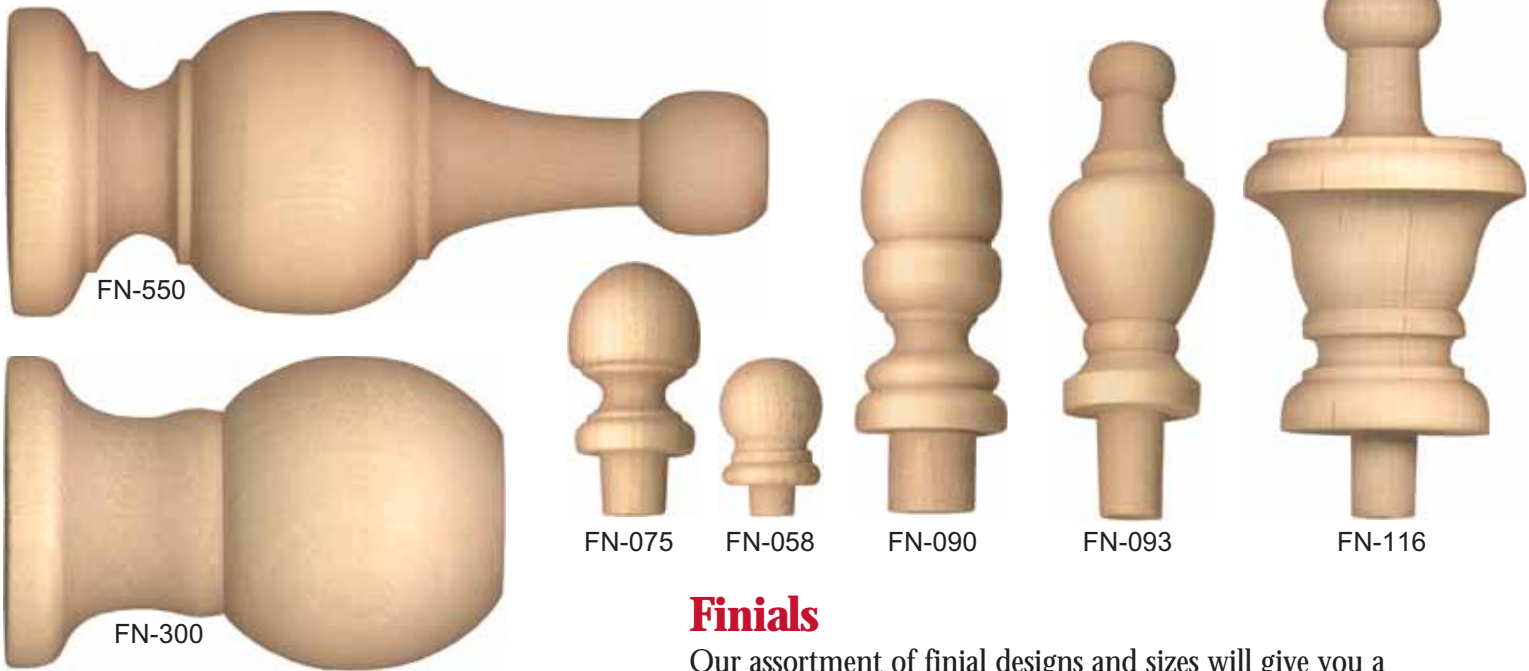

Canadian Dollar pricing in Blue / U.S. Dollar Pricing in Green

TH-125

TH-140

Towel Bars

Our vertical towel bar is perfect for free standing paper towel holders. Just bandsaw or turn a 6" or 7" round base with a 3/4" centre hole and its done! Our horizontal bath and paper towel bars are perfect for closed end towel holders – while our rolling pins are ideal for open-ended towel holders. They also make great rolling pins.

Shown at 50% size.

Towel & Bath Bars			Ten	Price Each In Bags Of				
Stock #	Description	D	L	Dia	1	10	25	100
TH-125	Bath Roller (Spring Loaded)	7/8"	5-7/8"	3/8"	See website for current			
TH-578	Towel Roller (Spring Loaded)	7/8"	12-5/8"	3/8"				
TH-V50	Vertical Towel Holder	1-1/4"	15"	3/4"				
Rolling Pins		D	L					
TH-140	Small Rolling Pin	7/8"	7"	-				
TH-193	Large Rolling Pin	1-1/8"	19-3/8"	-				

Canadian Dollar Pricing in Blue / U.S. Dollar Pricing in Green

TH-578

TH-V50

TH-193

Finials & Gallery Rail Spindles

FN-550

FN-300

FN-075

FN-058

FN-090

FN-093

FN-116

Finials

Our assortment of finial designs and sizes will give you a treasure trove of decorating ideas. The ideal finishing touch for cabinets, boxes, frames miniatures and architectural replicas. Shown at 90% of the actual size.